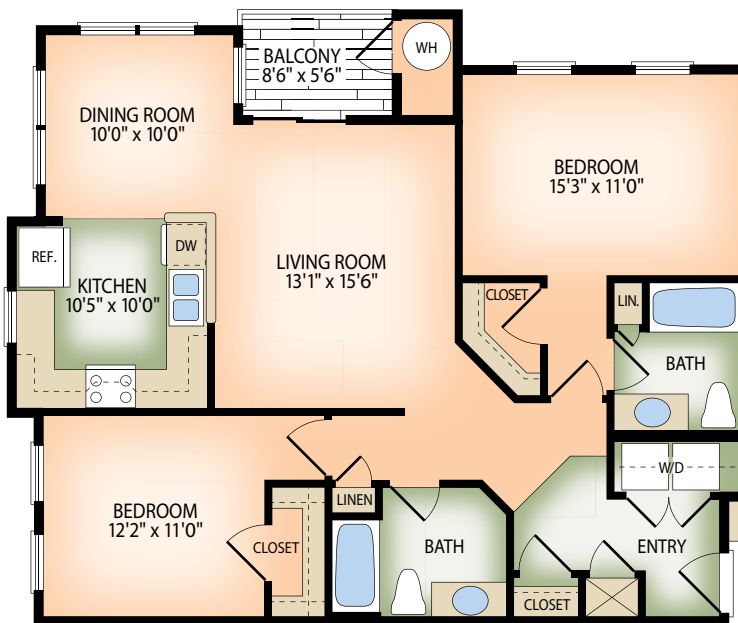

# The Addison

THE CANTERBURY  
**2 BEDROOMS, 2 BATHS**  
FLOOR 1  
APPROXIMATELY 1,164 SQ. FT.

THE CANTERBURY  
**2 BEDROOMS, 2 BATHS**  
FLOORS 2-4  
APPROXIMATELY 1,164 SQ. FT.

The Addison, 1321 Karen Blvd.